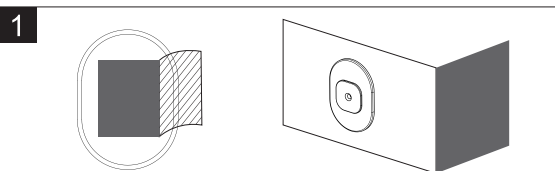

INSTALLATION

Stick the double-sided adhesive tape at the back of the mounting sheet, then tear off it and paste the sheet where you want.