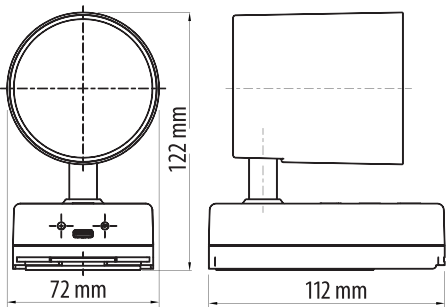

TAKING CARE OF THE NATURAL ENVIRONMENT CLEANLINESS

- The product and its components are not harmful to the environment.
- Please dispose the package elements separately in containers for the corresponding material.
- Please dispose the broken product separately in containers for out of usage electrical equipment.

UltraLux®

DNLB2RGBW