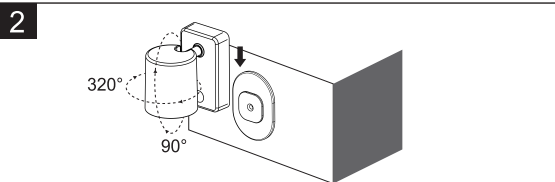

Install the light on the mounting sheet, and adjust the lighting angle you need.

- DO NOT MOUNT ON FLAMMABLE SURFACES!
- ENSURE FREE AIR CIRCULATION. DO NOT COVER THE LAMP!
- CLEAN ONLY WITH A DRY CLOTH!
- THE PRODUCT CONTAINS A Li-Ion BATTERY. DO NOT USE AT TEMPERATURES BELOW 0°! FOLLOW THE GENERAL SAFETY GUIDELINES FOR OPERATING THIS TYPE OF BATTERY!