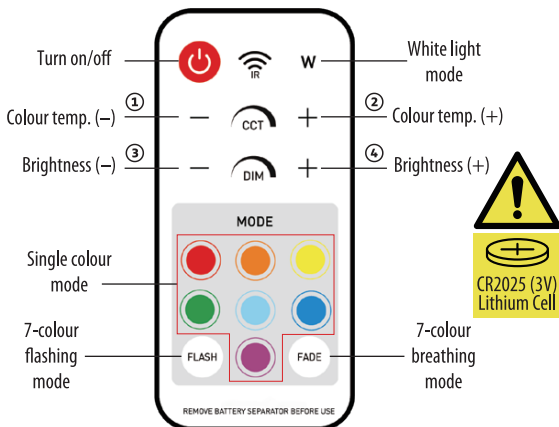

РЕЖИМИ И НАЧИН НА УПРАВЛЕНИЕ

Включване / Изключване

Последователното натискане сменя цветната температура
3000K → 4000K → 5000K → 6000K

Последователното натискане сменя цвета на светлината:
Red → Orange → Yellow → Green → Cyan →
→ Blue → Purple → Red.

2

Приплъзнете лампата върху монтажната основа по посочения начин.

UltraLux® RGBW DIMMABLE LAMP WITH BUILT-IN BATTERY

MODEL: DNLB2RGBW

EN THE INSTALLATION SHOULD BE PERFORMED BY A QUALIFIED ELECTRICIAN ACCORDING TO THIS MANUAL.
PLEASE KEEP THE INSTRUCTIONS.

PDF USER MANUAL

TECHNICAL PARAMETERS

Power:..... max 2W
Luminous flux:max. 200 lm
Beam angle:.....24°
Color temperature:..... 3000K/4000K/5000K/6000K + RGB
Battery:.....Li-Ion 3.7V 4000 mAh
Charging time: min. 5 h
Working time:max. 4 h
IP rate: IP20
Dimensions: 122×72×112 mm
Dimming range:..... 10%-100%
Range of the IR remote control: max.8 m
Charging port:..... USB type C
Charging voltage:..... 5 V DC
Housing:.....ABS
Color: white

MODES AND CONTROL METHODS

- Turn on/off
- Tap to switch color temperature in the sequence of 3000K → 4000K → 5000K → 6000K
- Tap to switch light color in the sequence of Red → Orange → Yellow → Green → Cyan → Blue → Purple → Red.